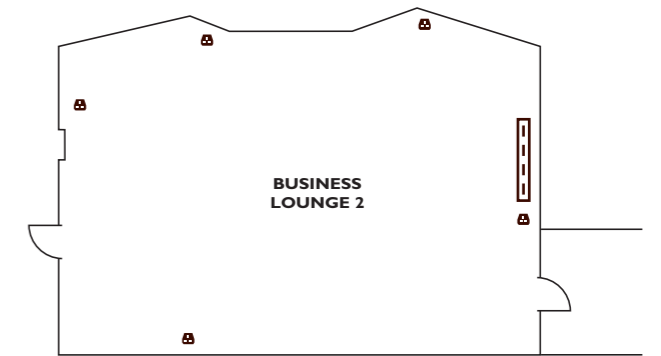

- Double 13AMP Socket
- Projection Monitor