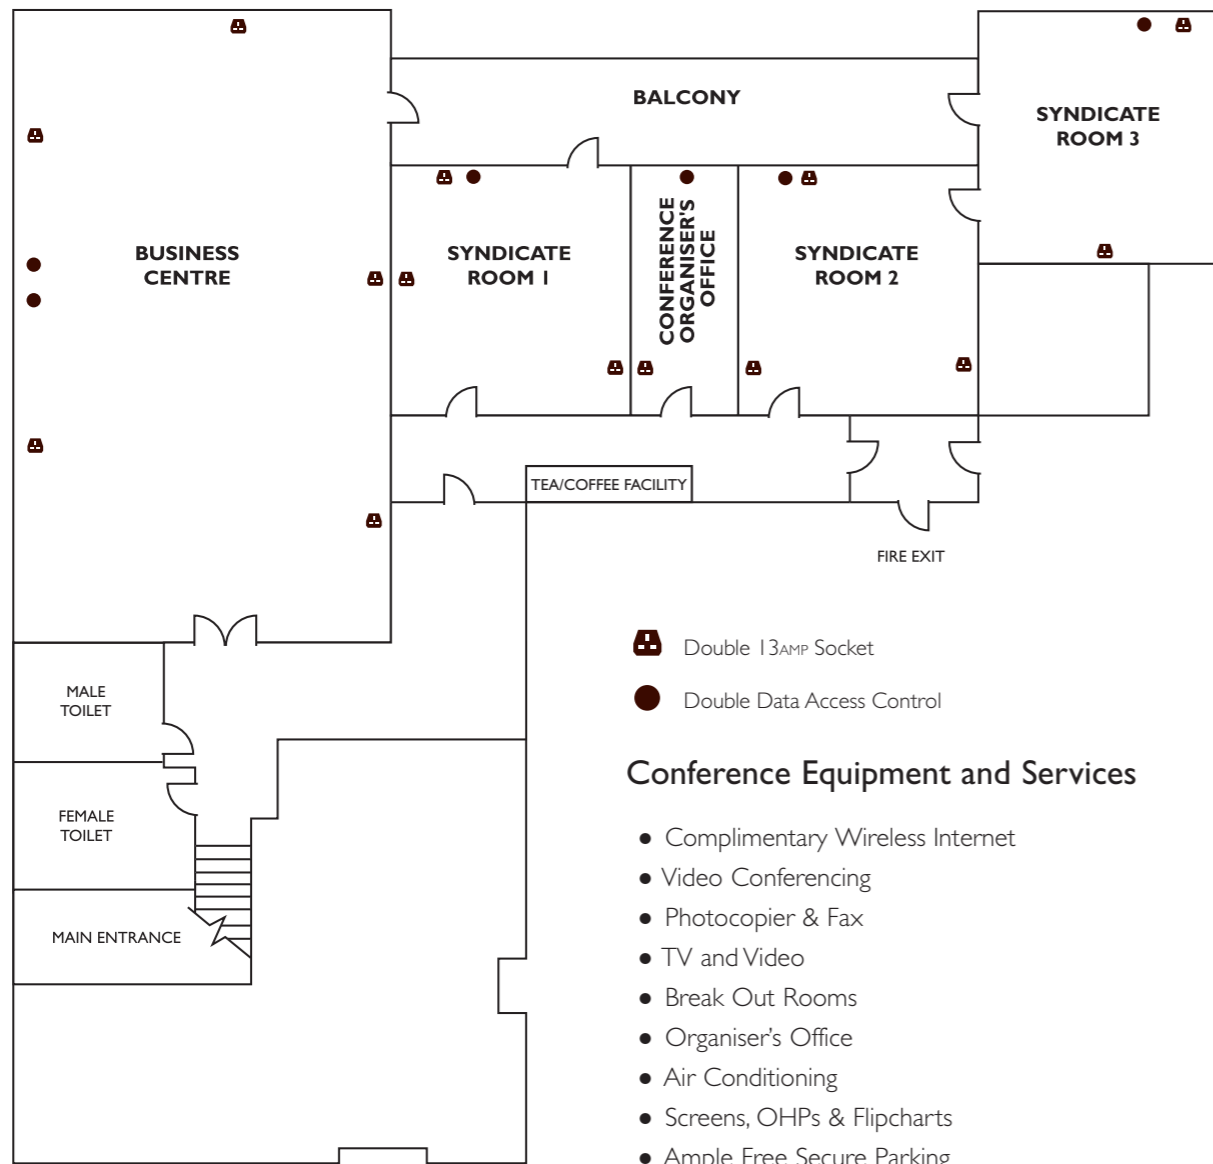

- Double 13AMP Socket
- Double Data Access Control

Conference Equipment and Services

- Complimentary Wireless Internet
- Video Conferencing
- Photocopier & Fax
- TV and Video
- Break Out Rooms
- Organiser's Office
- Air Conditioning
- Screens, OHPs & Flipcharts
- Ample Free Secure Parking