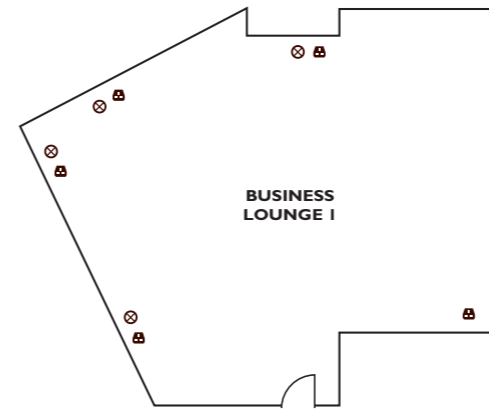

- Double 13AMP Socket
- Double Data Access Control